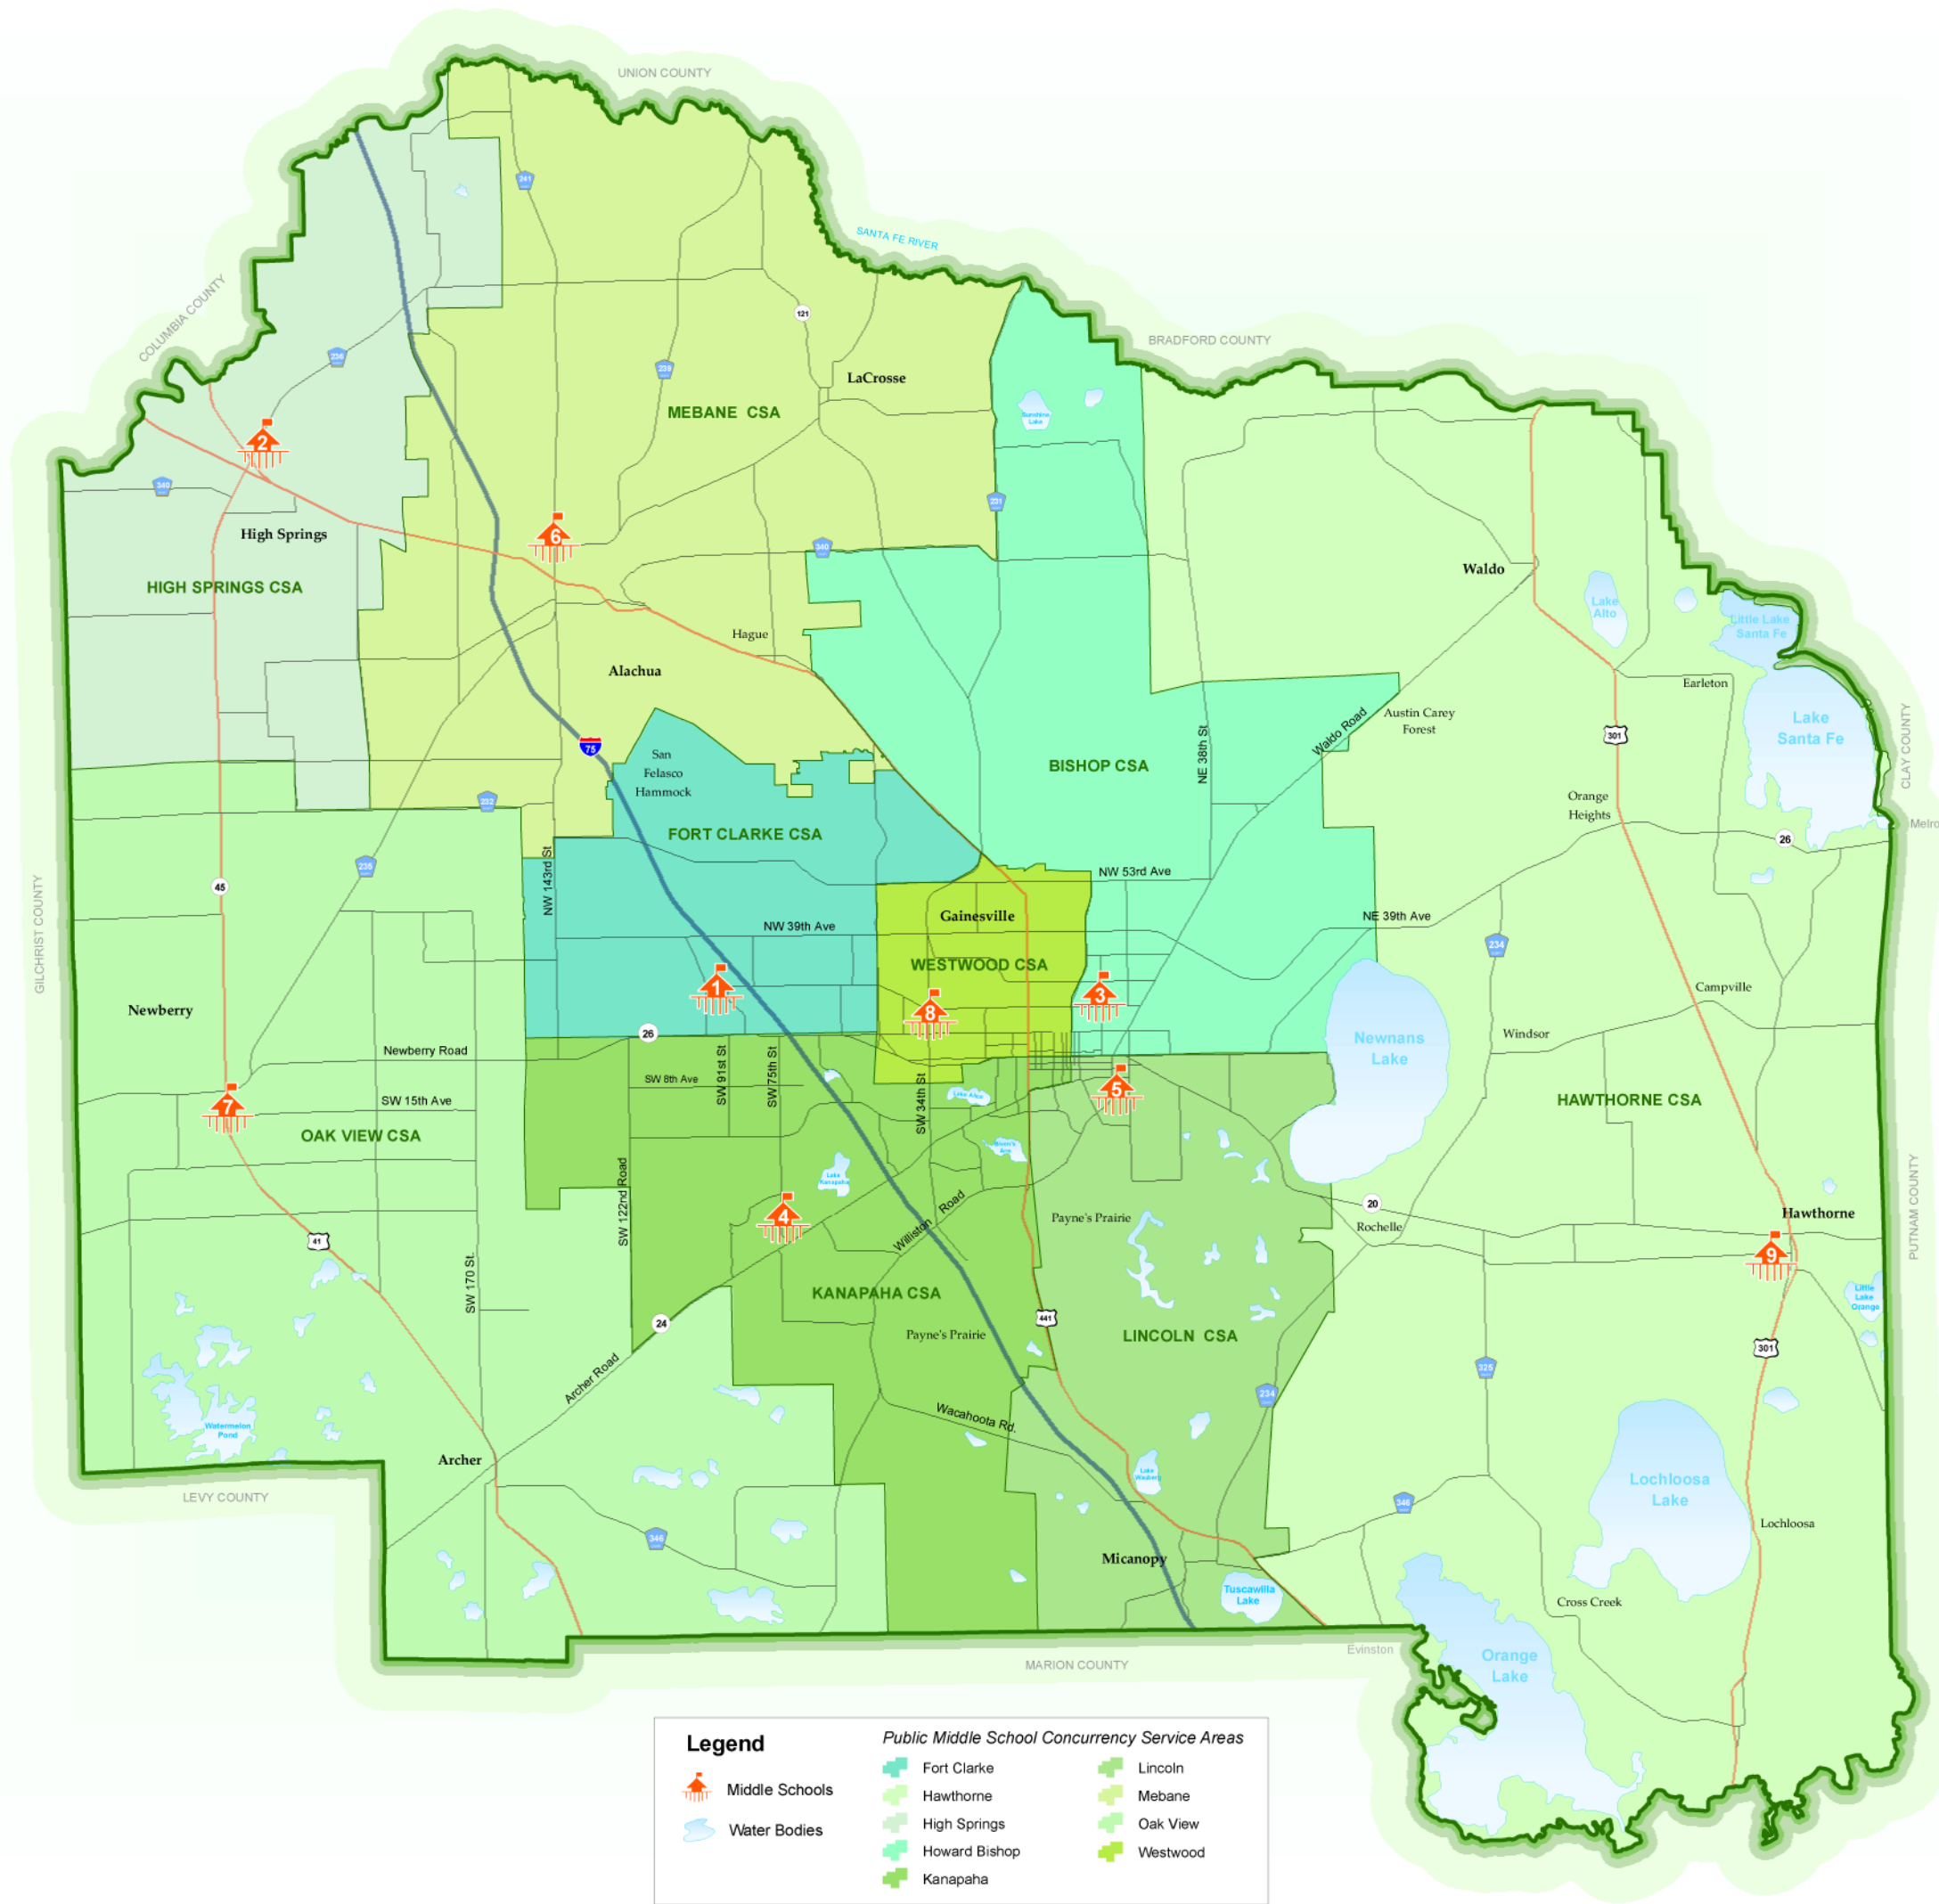

# PUBLIC MIDDLE SCHOOL CONCURRENCY SERVICE AREAS - ALACHUA COUNTY, FLORIDA

**Legend**

Middle Schools	Fort Clarke	Lincoln
Water Bodies	Hawthorne	Mebane
	High Springs	Oak View
	Howard Bishop	Westwood
	Kanapaha	

See High School map for Capacity and Enrollment data.

Prepared at:  
 Board of Commissioners  
 Alachua County, Florida  
 Department of Growth Management  
 10 SW 2nd Avenue, Gainesville, FL 32601  
 (352) 374-5249  
<http://growth-management.alachua.fl.us/>

**Notes:**  
 Map and Documentation are located at:  
<http://growth-management.alachua.fl.us/gis/gallery/postermaps.php>  
 Poster Size: 36 x 30  
 Date of Production: 7/22/2008  
 File on Disk: M:/Projects/Poster\_Maps/Public\_Middle\_School\_Concurrency.mxd