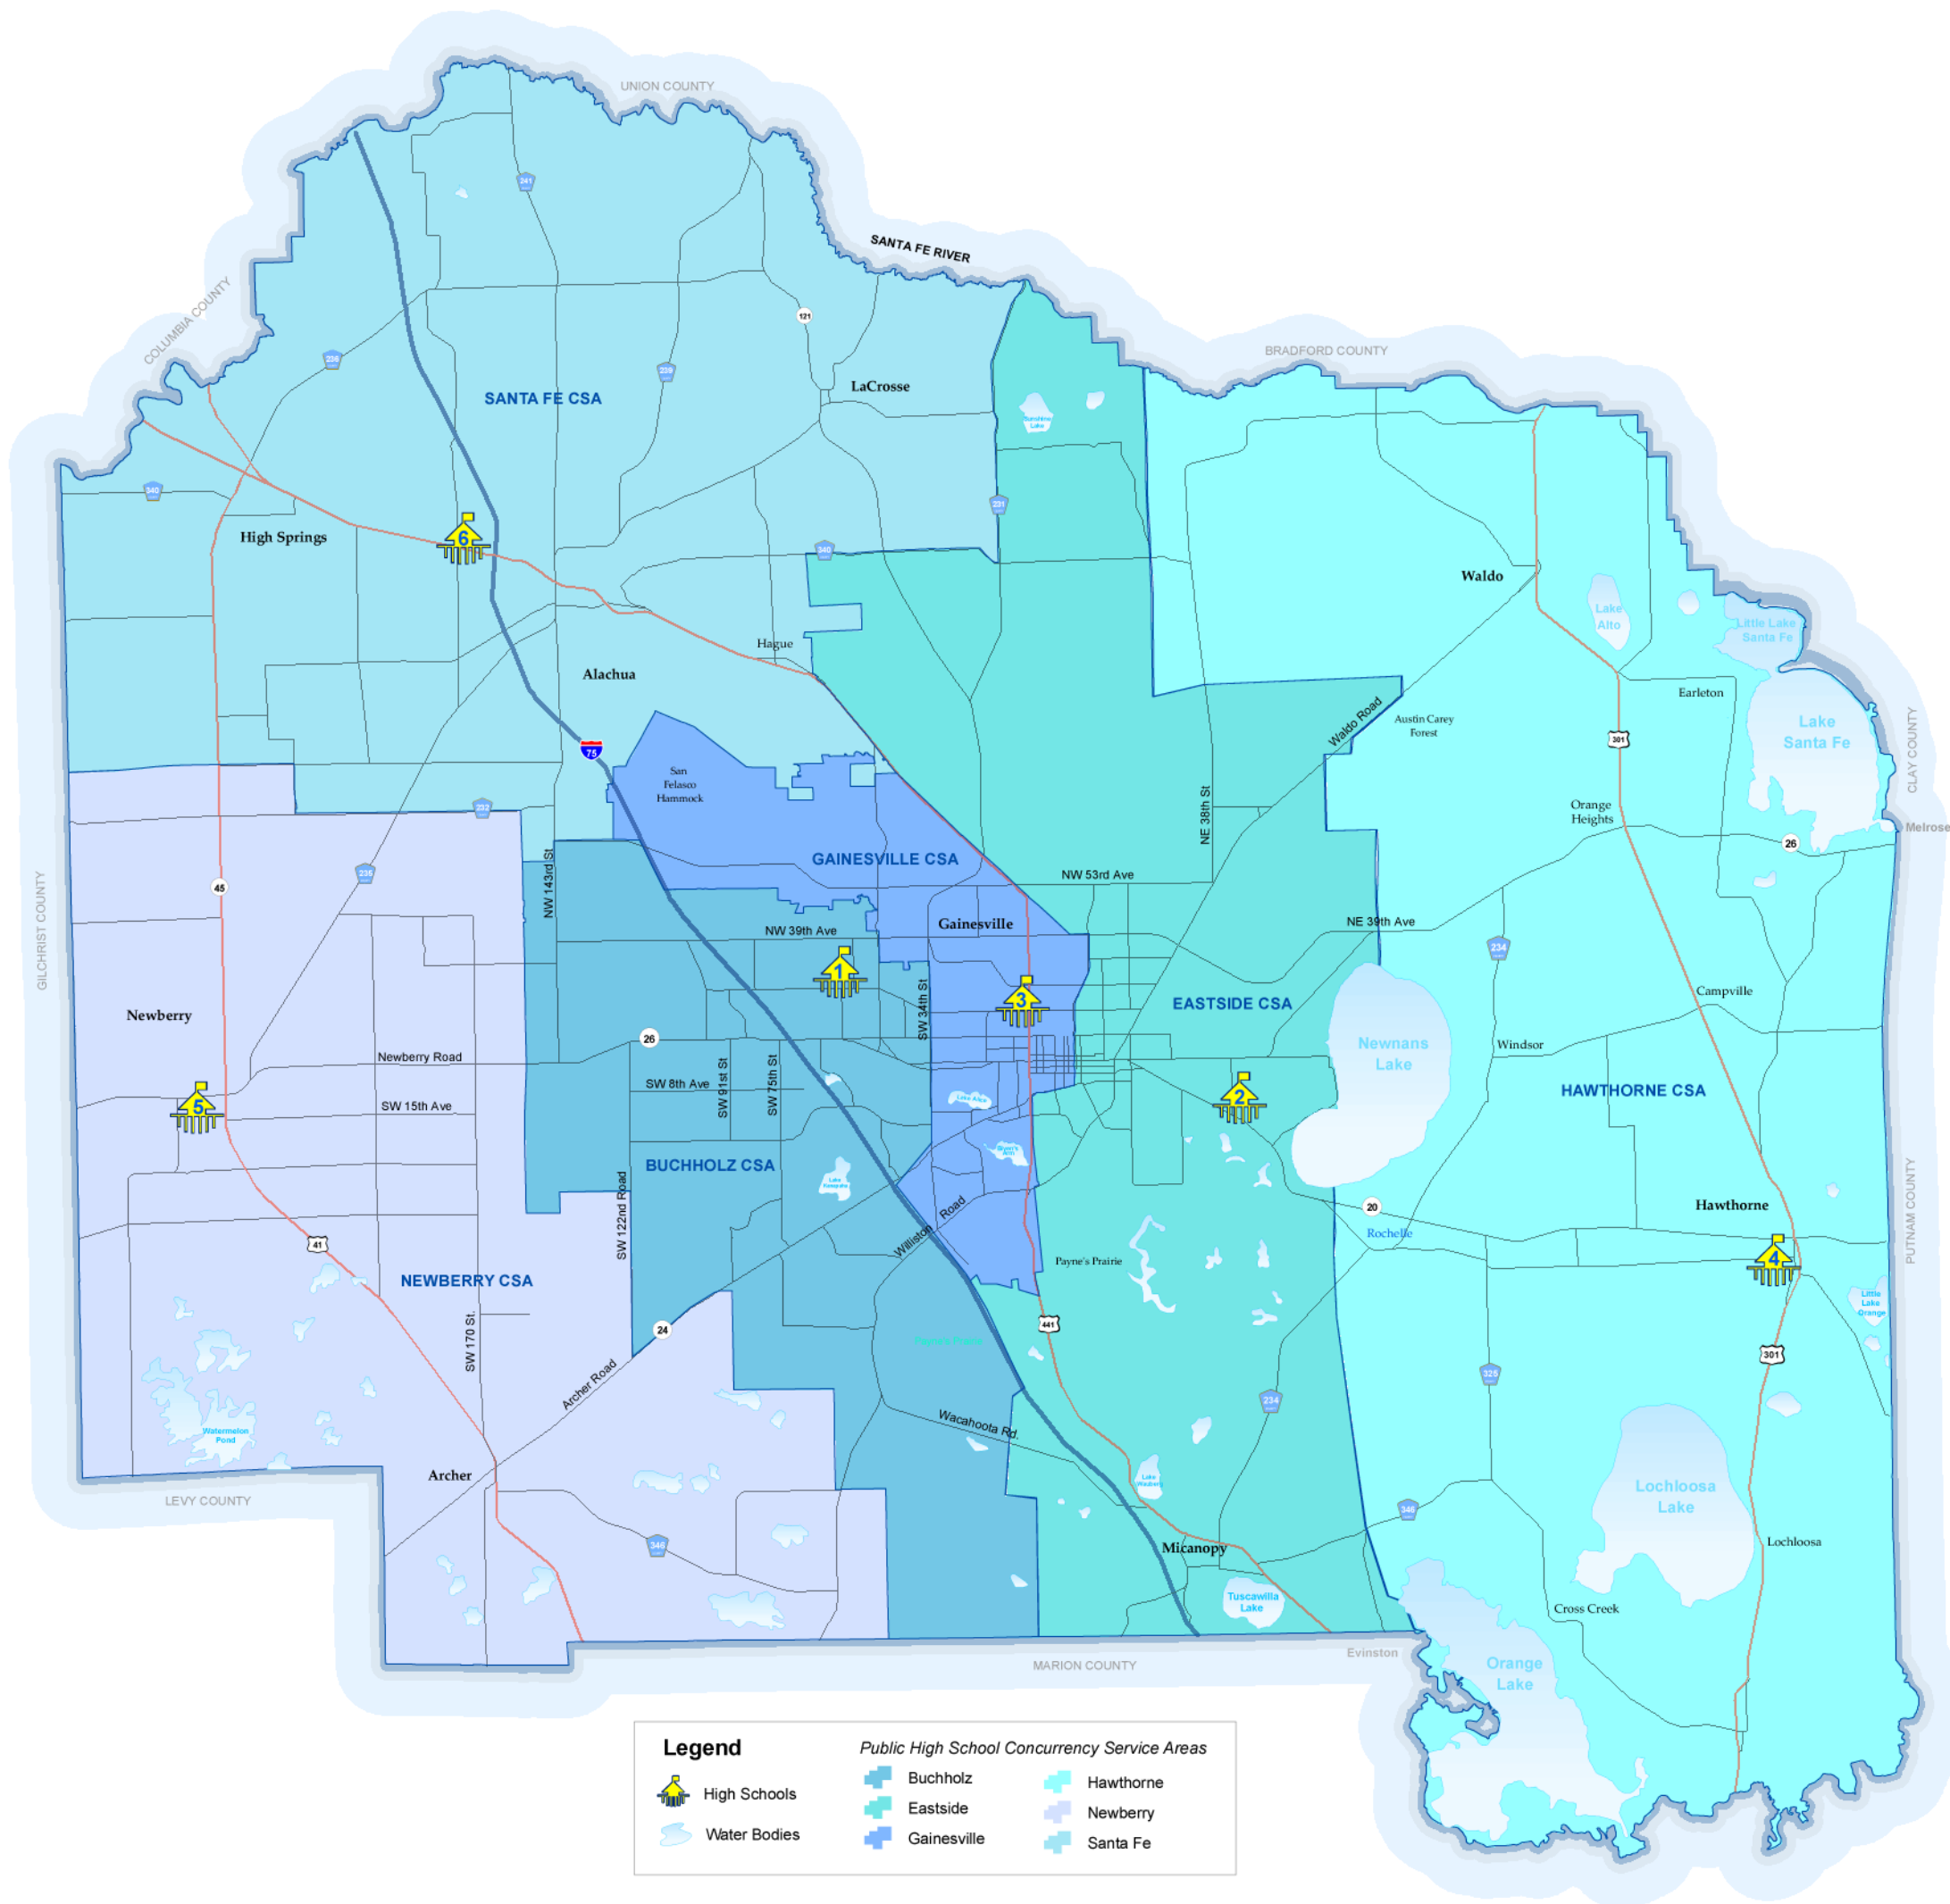

PUBLIC HIGH SCHOOL CONCURRENCY SERVICE AREAS - ALACHUA COUNTY, FLORIDA

Prepared at:
 Board of Commissioners
 Alachua County, Florida
 Department of Growth Management
 10 SW 2nd Avenue, Gainesville, FL 32601
 (352) 374-5249
<http://growth-management.alachua.fl.us/>

Notes:
 Map and Documentation are located at:
<http://growth-management.alachua.fl.us/gis/gallery/postermaps.php>
 Poster Size: 36 x 30
 Date of Production: 7/22/2008
 File on Disk: M:/Projects/Poster_Maps/Public_High_School_Concurrency.mxd