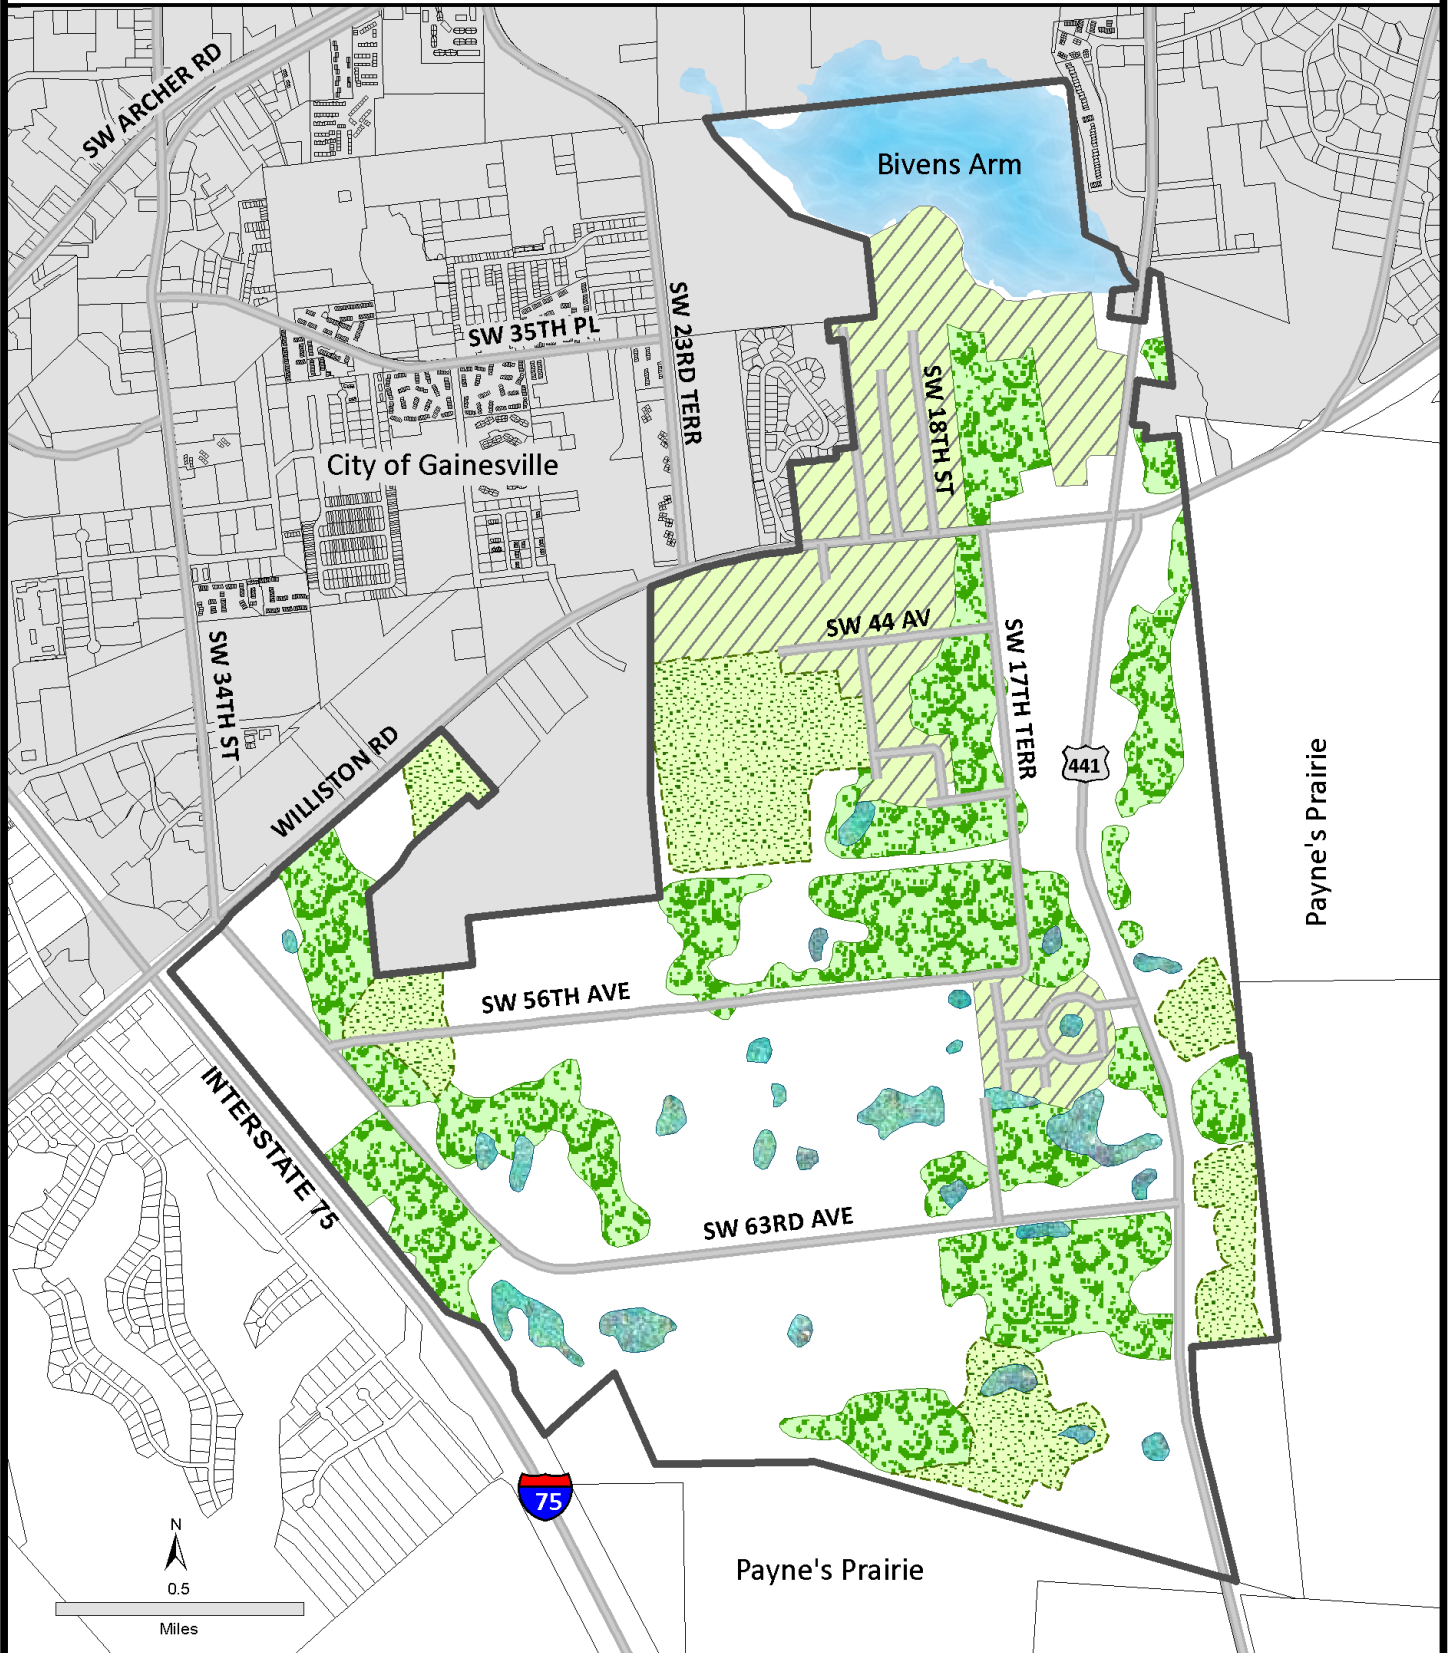

Map 2a - Idylwild Serenola Special Area Study

Prepared by:

Alachua County
 Department of Growth Management
 10 SW 2nd Avenue,
 Gainesville, FL 32601
 (352) 374-5249

<http://growth-management.alachuacounty.us/>

Notes

This map shows generalized indicators of natural resources and is part of the Future Land Use Map series. Site-specific verification of natural resources is required as part of development plan applications. Development in these areas are subject to the policies in the adopted Comprehensive Plan. Date of Production 06/05/11

Legend

-  Active Use Residential
-  Exceptional Uplands
-  Tree Canopy Areas
-  Wetlands
-  City of Gainesville
-  Special Area Study Boundary